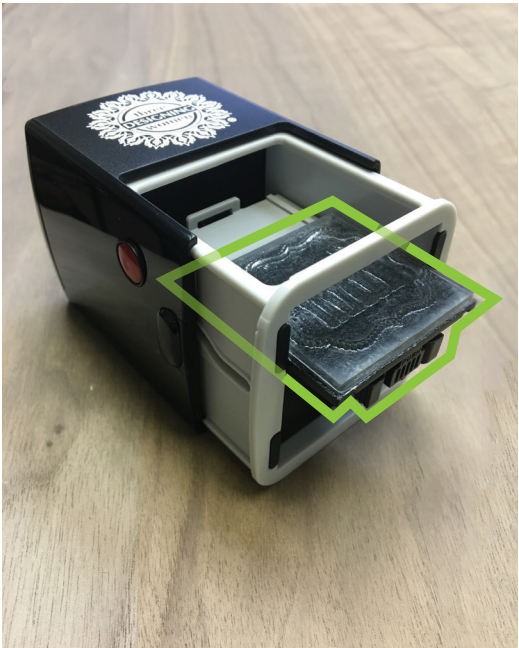

STAMPER OPTIONS

Complete 3-Piece Set

The Complete 3-Piece Set includes the following:

- Stamp Design (*click-in plate, lower left*)
- Mechanical Stamper Body (*center*)
- One Black Ink Cartridge (*lower right*)

Stamp Design Only

If you already own a TDW square-body stamper (*purchased after Jan. 2010*) you can save by ordering only the click-in stamp design plate to use with your existing TDW stamper body.

The stamp design click-in plate is shown here (*at left*) outlined in **green**.